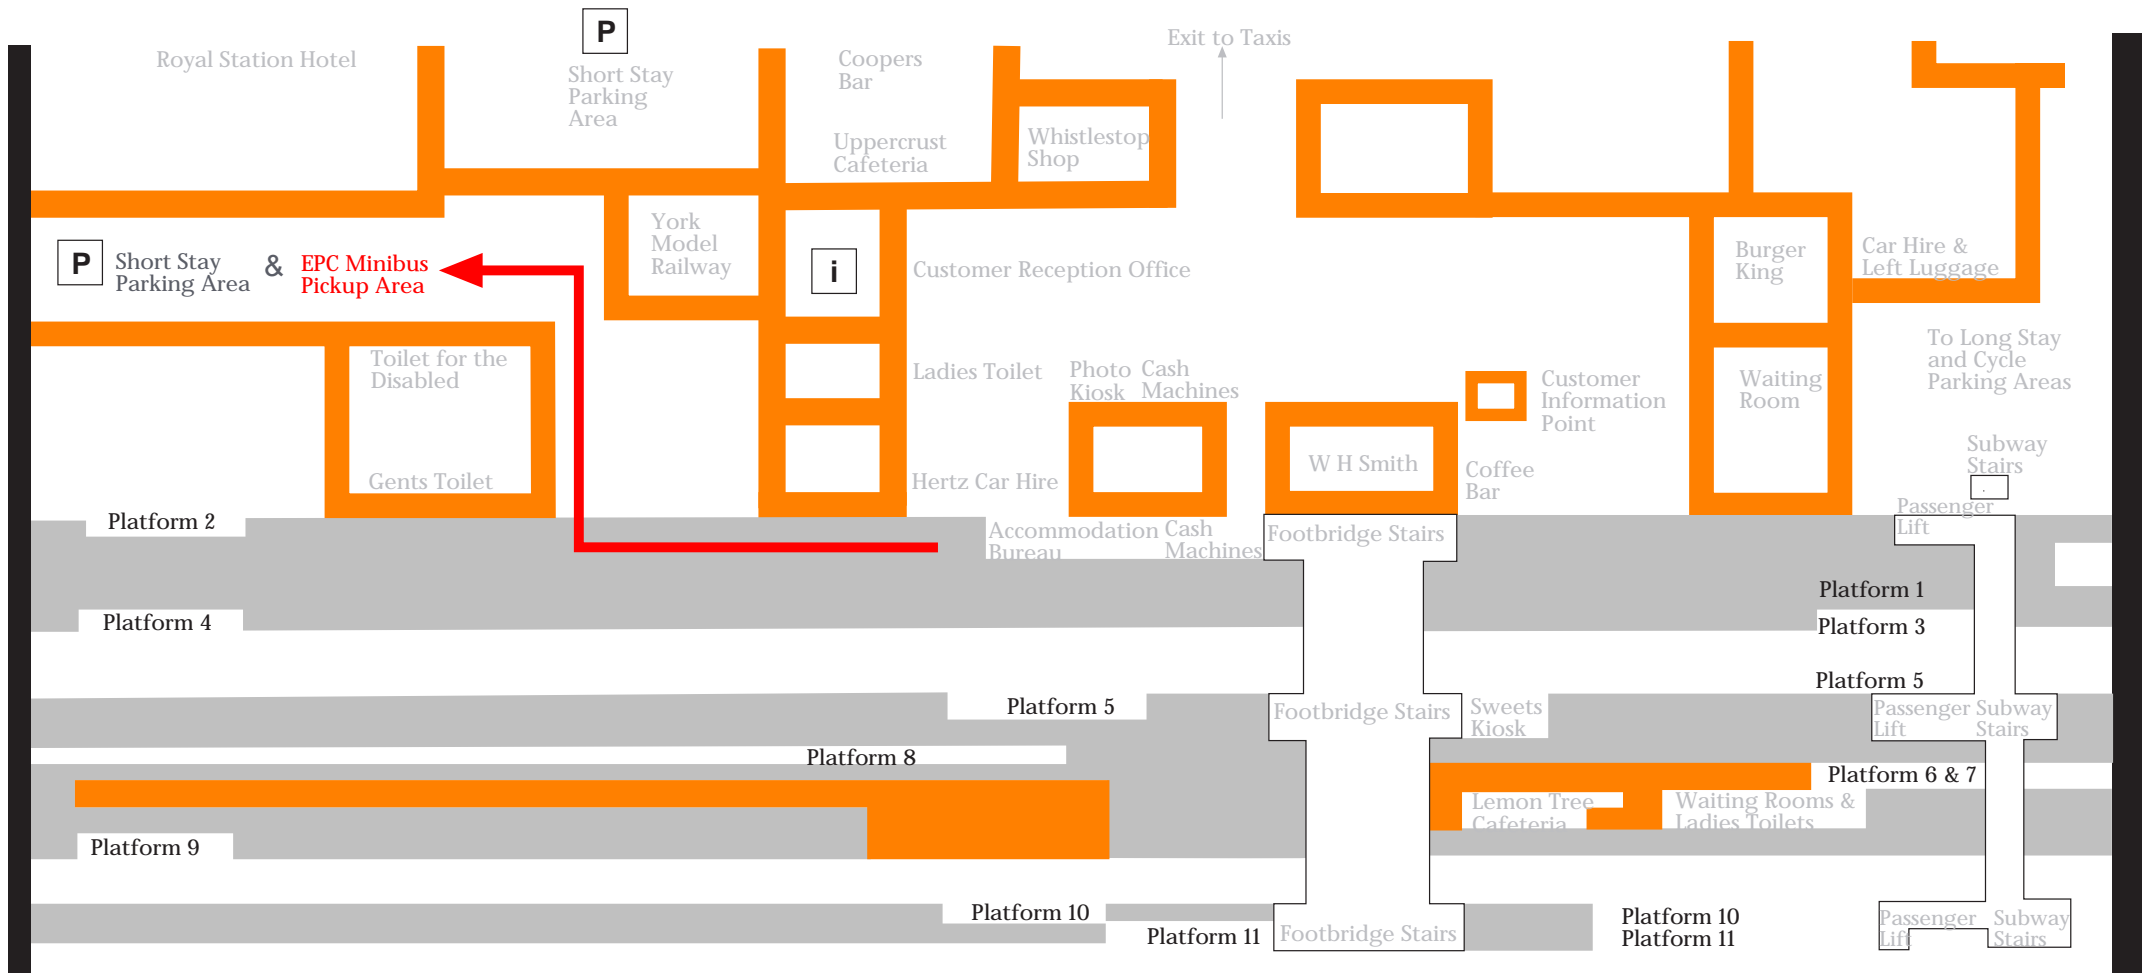

# York Railway Station: Location of Emergency Planning College Minibus

We have attempted to recreate the layout of York Railway Station to help you find our minibus pick-up point. Please let us know if you found this useful as we welcome your feedback.

For events which start after lunch, the minibus pickup time is 12.35 prompt, arriving at the College at approx. 13.00hrs (in time for lunch).

If you miss the minibus, please make your own way to the college at your own expense. Taxis are available at the front of the station.